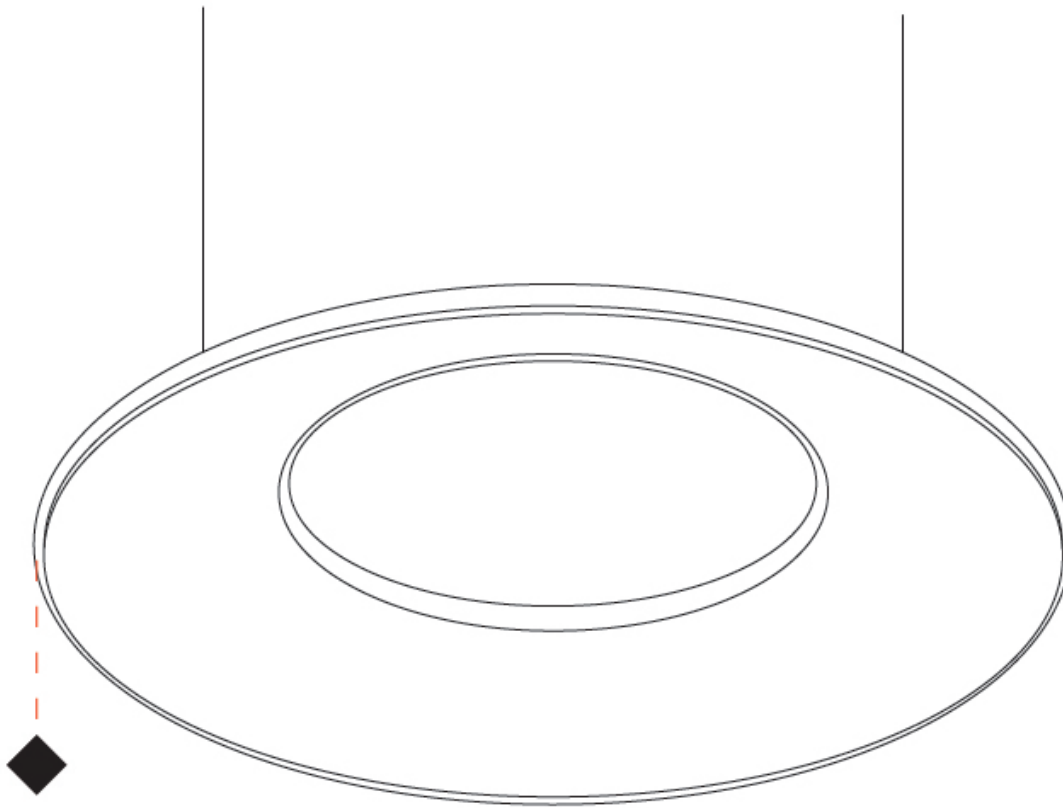

HARMONY RING SUSPENSION

A51069-

PROJECT	_____
TYPE	_____
SPECIFIER	_____
QUANTITY	_____
DATE	_____