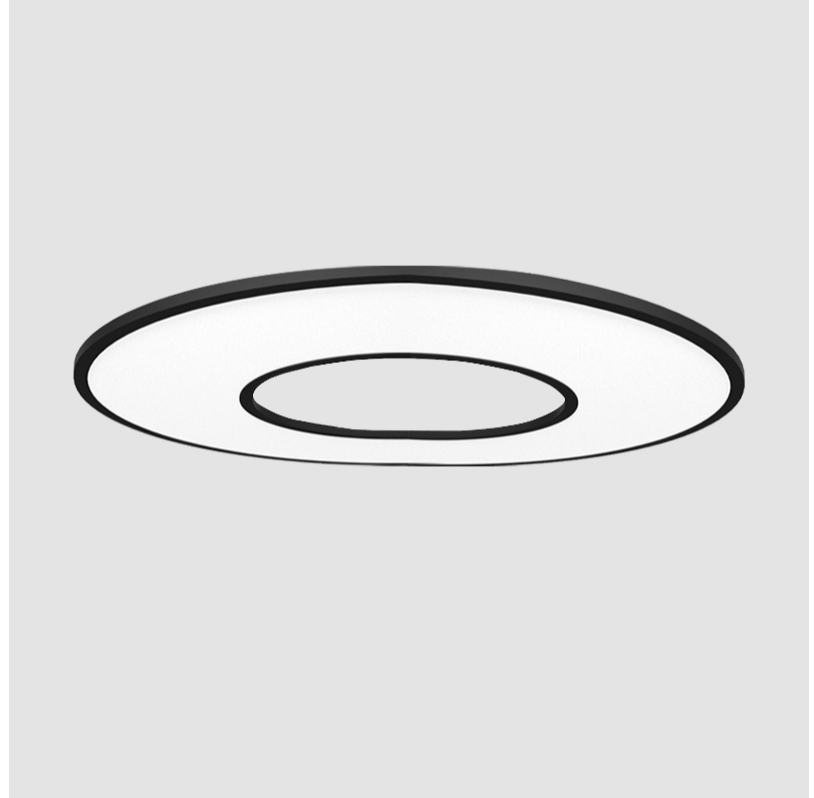

PROJECT	_____
TYPE	_____
SPECIFIER	_____
QUANTITY	_____
DATE	_____

HARMONY RING SURFACE

A52037-

base number	Color	Finish	Diffuser
	Temperature	Options	Options

1. To build a product code in our configurator select the specify button on the base model # product page
2. To build a manual product code on this datasheet choose from the options listed below in blue font and add the suffix to the base model #

GENERAL

Series: Harmony Ring
Partner: Ivela
Division: Architectural
Installation: Surface
Product Type: Panels
Mounting Location: Ceiling
Light Distribution: Direct

PHYSICAL

Shape: Round
Diameter (mm): 1216
Diameter (in): 47 7/8
Height (mm): 19
Height (in): 3/4
Diffuser: PMMA - Opal / Prismatic
Fixture Finish: WHI / BLK / GLD
Fixture Material: Aluminum

ELECTRICAL

Lamp Type: LED
Input Wattage (W): 76
Dimming: Tri-Mode (Non-Dimming and Phase Dimming (120Vac only) and 0-10V Dimming)
Driver Included: No
Driver Location: Remote
Driver Type: Constant Voltage - Universal
Driver Class: Class 2
Housing: ENCP 5 (ERP) ENCP 8 (SC Power)
Input Voltage (V): 120 - 277
Output Voltage (V): 24

LED

Color Temperature (°K): 2700 / 3000 / 3500 / 4000
Max. Delivered Lumen (lm): 5472 / 5700 / 5869 / 6042
Nominal Lumen (lm): 9120 / 9500 / 9783 / 10070
CRI: >93 CRI
Lamp Life (hrs): 50000

OPTICAL

RATINGS AND CERTIFICATIONS

Certified By: CSA Certified to UL and CSA Standards
IP rating: IP20

Ø580mm 16 9/16"

Ø1216mm 47 7/8"