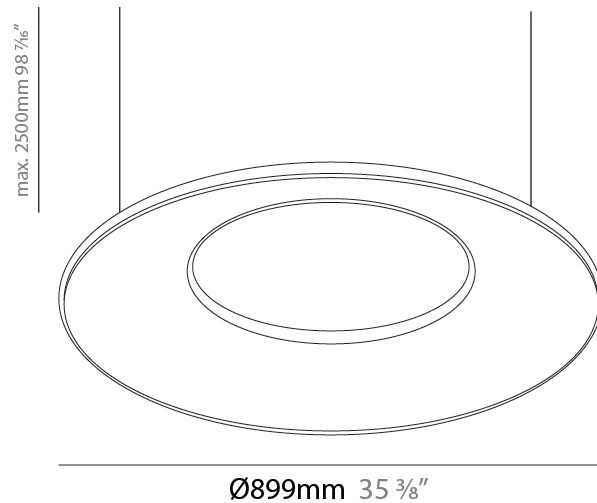

HARMONY RING SUSPENSION

A51068-

base number	Color	Finish	Diffuser
	Temperature	Options	Options

1. To build a product code in our configurator select the specify button on the base model # product page
2. To build a manual product code on this datasheet choose from the options listed below in blue font and add the suffix to the base model #

GENERAL

Series: Harmony Ring
Partner: Ivela
Division: Architectural
Installation: Suspension
Product Type: Panels
Mounting Location: Ceiling
Light Distribution: Direct

PHYSICAL

Shape: Round
Diameter (mm): 899
Diameter (in): 35 3/8
Height (mm): 19
Height (in): 3/4
Max. Overall Height (mm): 2500
Max. Overall Height (in): 98 7/16
Diffuser: PMMA - Opal / Prismatic
Fixture Finish: WHI / BLK / GLD
Fixture Material: Aluminum

ELECTRICAL

Lamp Type: LED
Input Wattage (W): 56
Dimming: Tri-Mode (Non-Dimming and Phase Dimming (120Vac only) and 0-10V Dimming)
Driver Included: No
Driver Location: Remote
Driver Type: Constant Voltage - Universal
Driver Class: Class 2
Housing: ENCP 5 (ERP) ENCP 8 (SC Power)
Input Voltage (V): 120 - 277
Output Voltage (V): 24

LED

Color Temperature (°K): 2700 / 3000 / 3500 / 4000
Max. Delivered Lumen (lm): 4032 / 4200 / 4325 / 4452
Nominal Lumen (lm): 6720 / 7000 / 7234 / 7420
CRI: >93 CRI
Lamp Life (hrs): 50000

OPTICAL

RATINGS AND CERTIFICATIONS

Certified By: Certified for North American Standards
IP rating: IP20