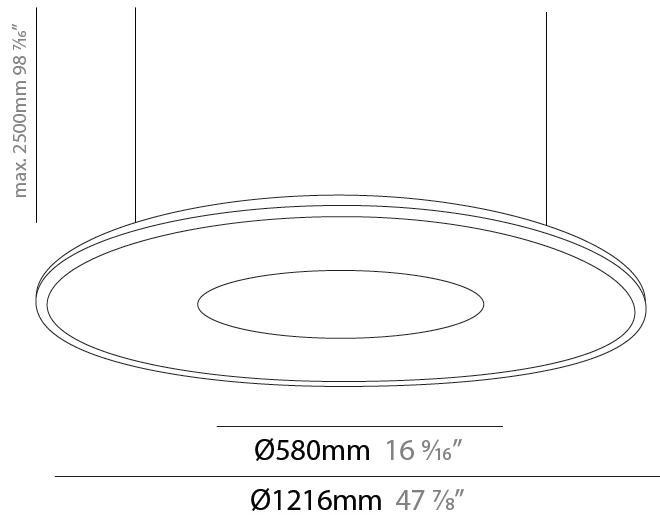

HARMONY RING SUSPENSION

A51066-

base number	Color	Finish	Diffuser
	Temperature	Options	Options

1. To build a product code in our configurator select the specify button on the base model # product page
2. To build a manual product code on this datasheet choose from the options listed below in blue font and add the suffix to the base model #

GENERAL

Series: Harmony Ring
Partner: Ivela
Division: Architectural
Installation: Suspension
Product Type: Panels
Mounting Location: Ceiling
Light Distribution: Direct

PHYSICAL

Shape: Round
Diameter (mm): 1216
Diameter (in): 47 7/8
Height (mm): 19
Height (in): 3/4
Max. Overall Height (mm): 2500
Max. Overall Height (in): 98 7/16
Diffuser: PMMA - Opal / Prismatic
Fixture Finish: WHI / BLK / GLD
Fixture Material: Aluminum

ELECTRICAL

Lamp Type: LED
Input Wattage (W): 78
Dimming: Tri-Mode (Non-Dimming and Phase Dimming (120Vac only) and 0-10V Dimming)
Driver Included: No
Driver Location: Remote
Driver Type: Constant Voltage - Universal
Driver Class: Class 2
Housing: ENCP 5 (ERP) ENCP 8 (SC Power)
Input Voltage (V): 120 - 277
Output Voltage (V): 24

LED

Color Temperature (°K): 2700 / 3000 / 3500 / 4000
Max. Delivered Lumen (lm): 5472 / 5700 / 5869 / 6042
Nominal Lumen (lm): 9120 / 9500 / 9783 / 10070
CRI: >93 CRI
Lamp Life (hrs): 50000

OPTICAL

RATINGS AND CERTIFICATIONS

Certified By: Certified for North American Standards
IP rating: IP20