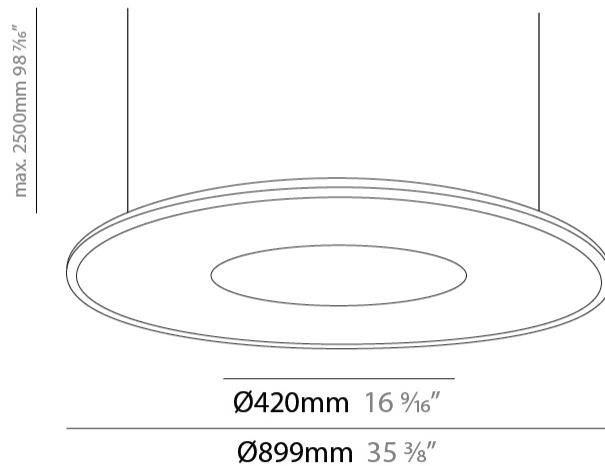

HARMONY RING SUSPENSION

A51065-

base number   Color   Finish   Diffuser
Temperature   Options   Options

1. To build a product code in our configurator select the specify button on the base model # product page
2. To build a manual product code on this datasheet choose from the options listed below in blue font and add the suffix to the base model #

GENERAL

Series: Harmony Ring
Partner: Ivela
Division: Architectural
Installation: Suspension
Product Type: Panels
Mounting Location: Ceiling
Light Distribution: Direct

PHYSICAL

Shape: Round
Diameter (mm): 899
Diameter (in): 35 3/8
Height (mm): 19
Height (in): 3/4
Max. Overall Height (mm): 2500
Max. Overall Height (in): 98 7/16
Diffuser: [Opal Polycarbonate](#)
Fixture Finish: [WHI](#) / [BLK](#) / [GLD](#)
Fixture Material: Aluminum

ELECTRICAL

Lamp Type: LED
Input Wattage (W): 56
Dimming: Tri-Mode (Non-Dimming and Phase Dimming (120Vac only) and 0-10V Dimming)
Driver Included: No
Driver Location: Remote
Driver Type: Constant Voltage - Universal
Driver Class: Class 2
Housing: ENCP 5 (ERP) ENCP 8 (SC Power)
Input Voltage (V): 120 - 277
Output Voltage (V): 24

LED

Color Temperature (°K): [2700](#) / [3000](#) / [3500](#) / [4000](#)
Max. Delivered Lumen (lm): 4032 / 4200 / 4325 / 4452
Nominal Lumen (lm): 6720 / 7000 / 7208 / 7420
CRI: >93 CRI
Lamp Life (hrs): 50000

OPTICAL

RATINGS AND CERTIFICATIONS

Certified By: Certified for North American Standards
IP rating: IP20